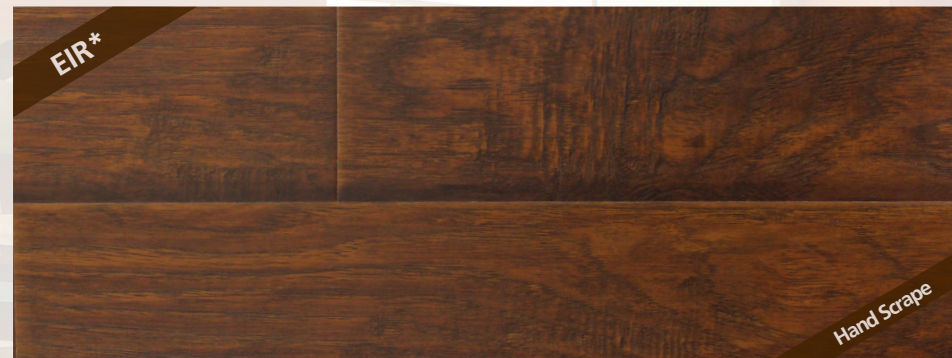

Laminate Flooring

Luxury Vinyl Plank Flooring

12mm Premium Laminate Collection

Frontier

8mm Laminate Collection

12mm & 8mm Laminate

- Embossed
- Single Plank
- Fold Down Locking

* EIR: Embossed-in-Register = Embossing will follow the printed wood grain on the flooring.

7mm Laminate Collection

- Embossed
- Välinge Locking System

Colors shown may vary from actual material. Request color samples for true representation.